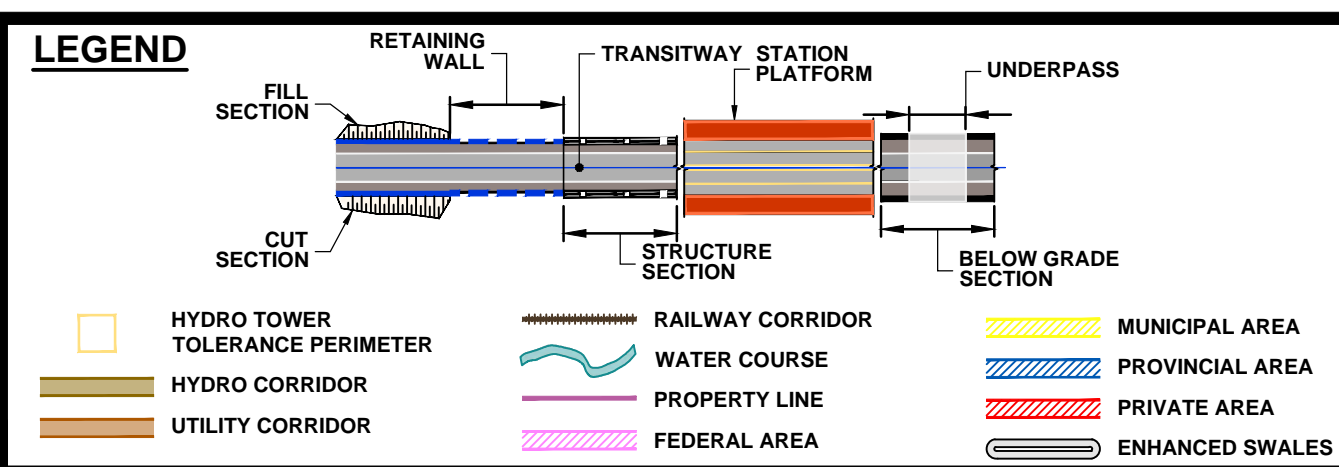

DRAWING NAME: J:\TOR\16234-ON-MTO 407 TRANSITWAY WC TO BRANTTITTS General\03 - Drawings\8 - Property\Planes\407 TW4-Plate 58.dwg
CREATED: Jul 20, 2020 12:07 pm
MODIFIED:

407 TRANSITWAY
WEST OF BRANT STREET TO WEST OF HURONTARIO STREET
G.W.P. 16-20003, CA 2016-E-0038

PROPERTY PLAN
STA. 47+060 TO STA. 47+670

PLATE
58
DATE
11/20/2019