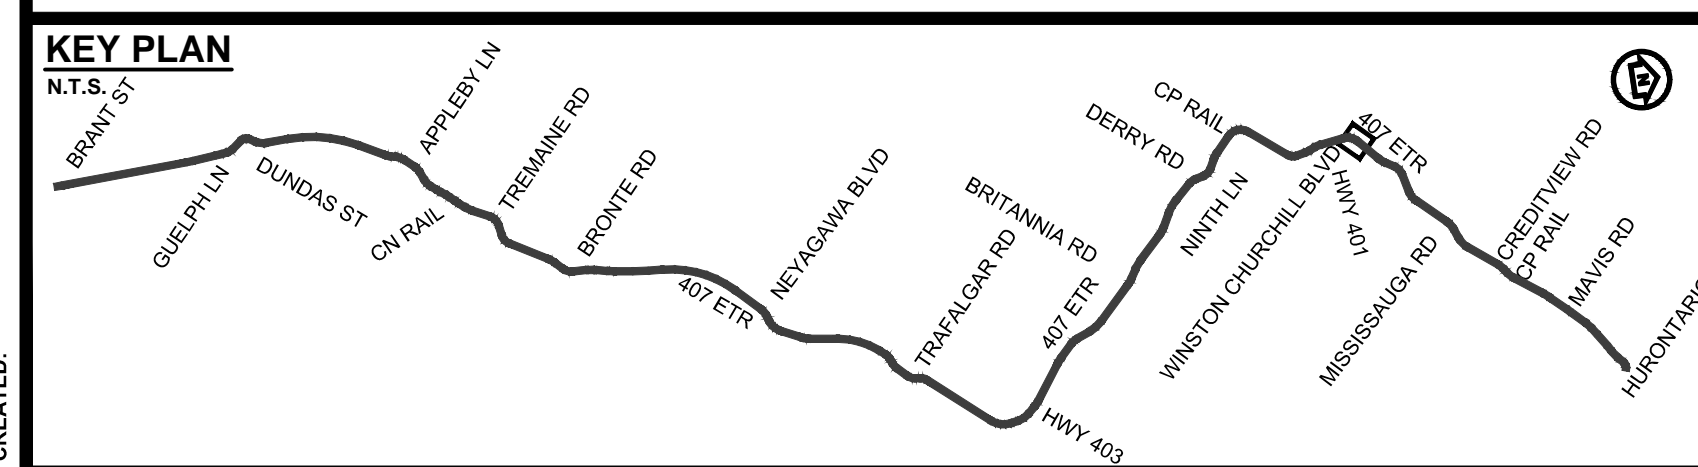

DRAWING NAME: J:\TOR\16234-ON-MTO 407 TRANSITWAY WC TO BRANTTITTS General\03 - Drawings\8 - Property\Planes\407 TW4-Plate 58.dwg
CREATED: Jul 20, 2020 12:07 pm
MODIFIED:

407 TRANSITWAY
WEST OF BRANT STREET TO WEST OF HURONTARIO STREET
G.W.P. 16-20003, CA 2016-E-0038

PROPERTY PLAN
STA. 47+060 TO STA. 47+670

PLATE
58
DATE
11/20/2019